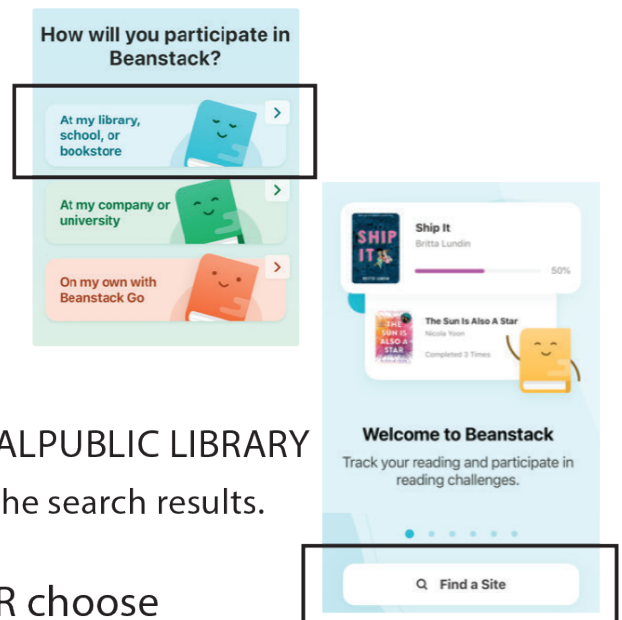

WHO CAN SIGN UP FOR THE READING CHALLENGE PROGRAM?

The BMPL Reading Challenge Program is open to ALL AGES.
You DO NOT have to have a library card to participate or attend programs.

Visit www.ebatesville.com for General INFORMATION, CREATING an ACCOUNT on Beanstack and How the READING LEVELS work.

You can also download the BEANSTACK TRACKER APP through the App Store and complete SIGN UP on your mobile device or browser.

HOW DOES BEANSTACK WORK THROUGH THE APP?

- Download the Beanstack Tracker App. Open the APP once downloaded.
- Select PARTICIPATE AT MY LIBRARY, school or bookstore.
  - This will take you to an introduction page that scrolls through all the ways you can use Beanstack during our programs.
- Select FIND A SITE
- ENTER in the Search Bar BATESVILLE MEMORIALPUBLIC LIBRARY
  Select Batesville Memorial Public Library from the search results.
- SIGN IN if you have an existing account OR choose Don't have an account? SIGN UP!
- Enter ALL participant names into the reading program if you are creating your account for the first time. You can enter multiple family members into one main account login and toggle between names to log books or minutes read depending upon age level.