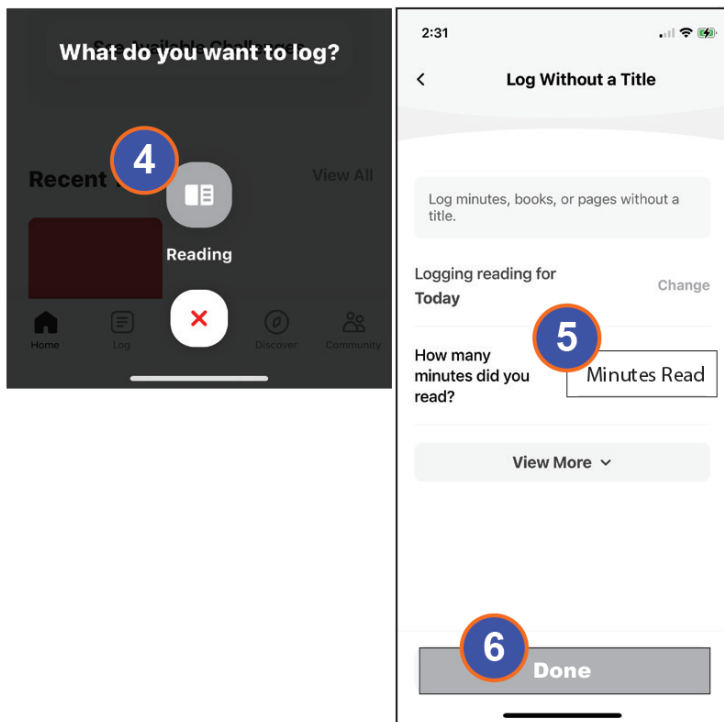

1. 4 Click the icon to log reading minutes.
2. 5 Log reading minutes in the box.
3. 6 Select Done.